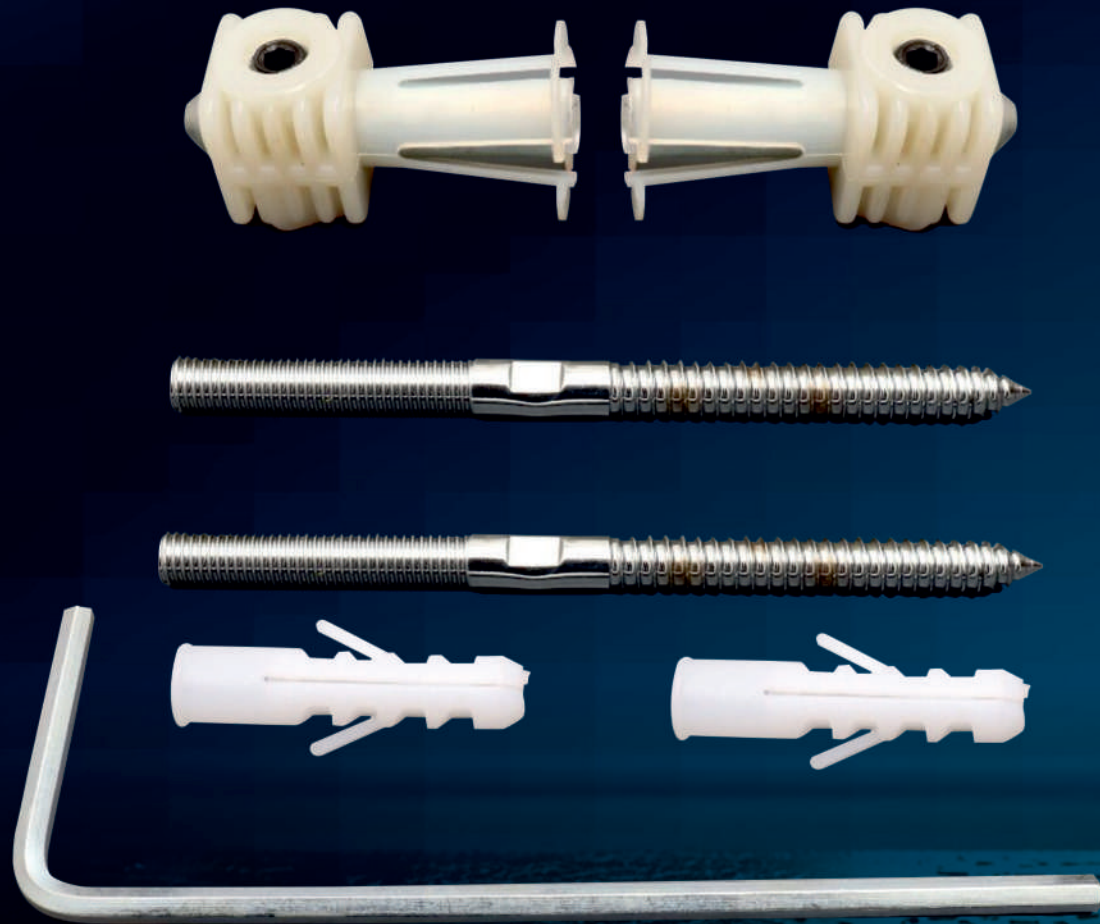

## CONCEALED CISTERN INLET PIPE

CAT No. IP-1204  
M.R.P. ₹ 200/-  
QTY. 01 Pcs.

CONCEALED CISTERN PIPE

CONCEALED CISTERN  
ACCESSORIES

Rack Bolt (MS, SS-304)

**BOLT SS**

10 mm (SS-304)  
CAT No. IP-1301  
M.R.P. ₹ 180/-  
QTY. 01 Pcs.